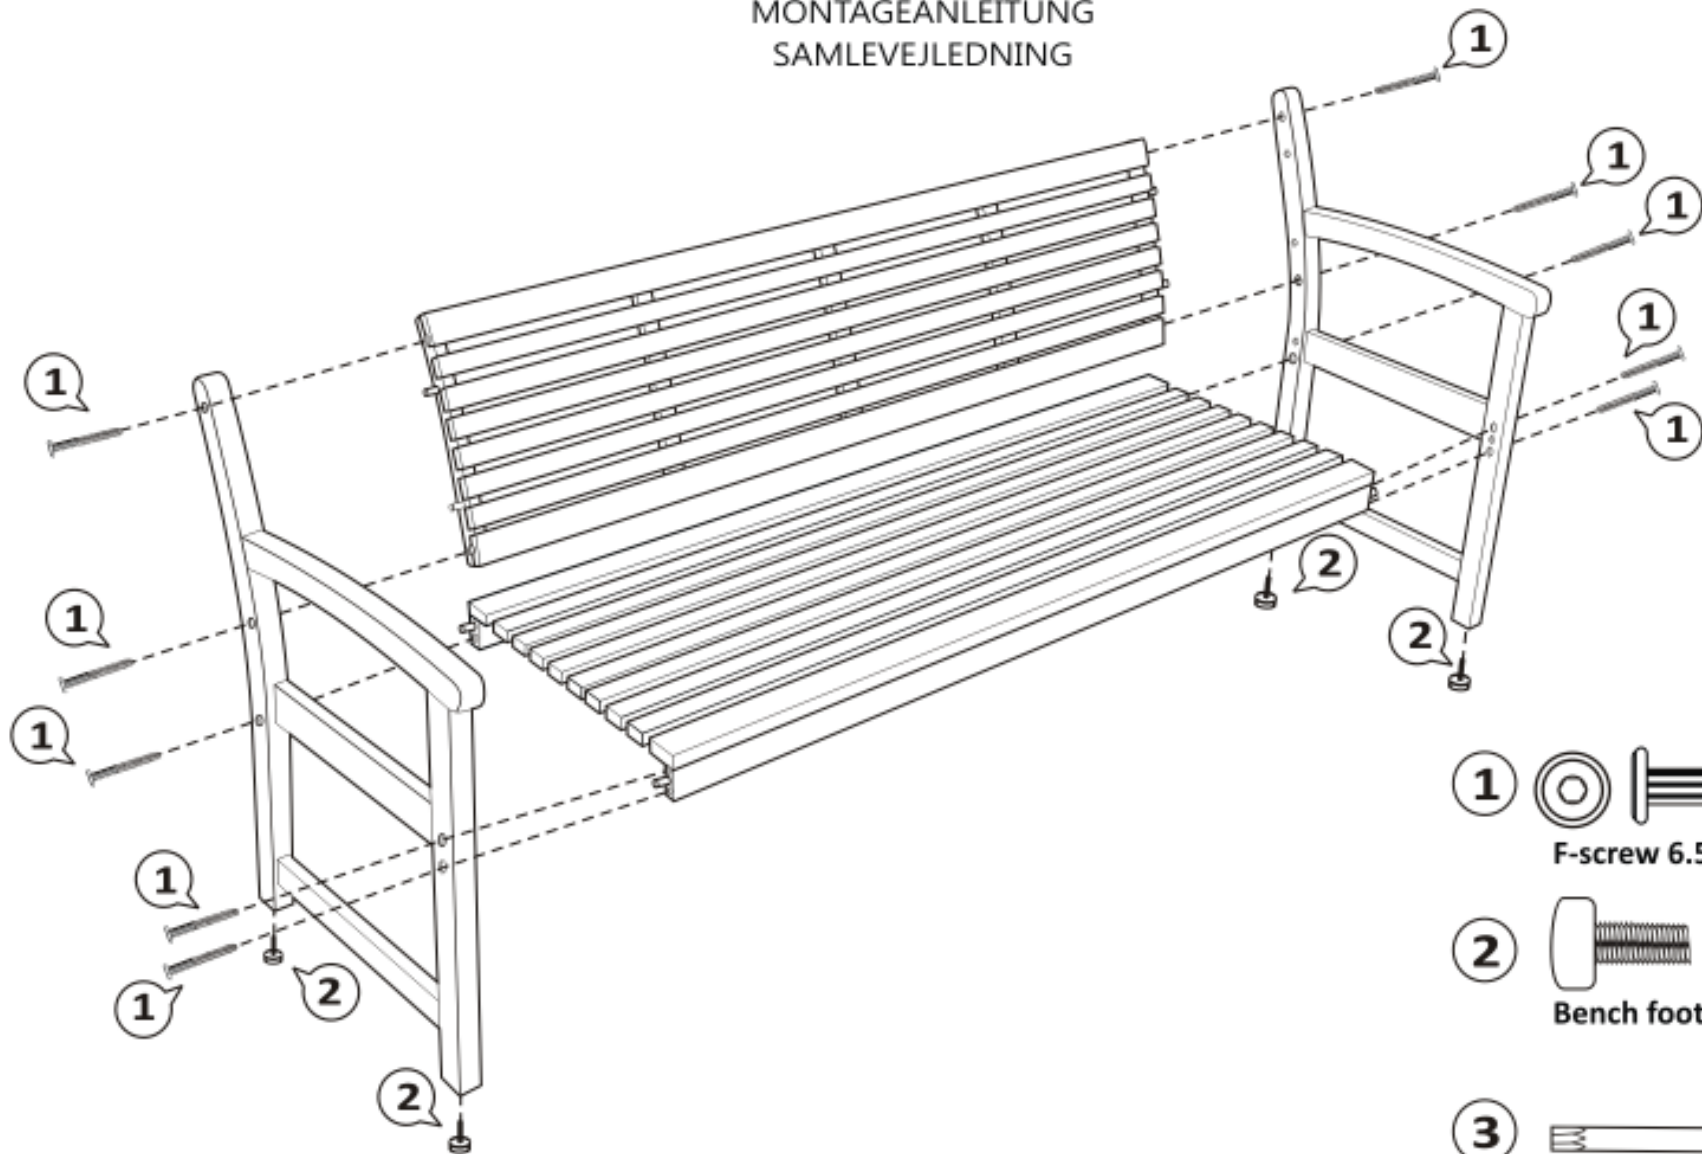

Assembly Instruction

INSTRUCTION DE MONTAGE
MONTAGEANLEITUNG
SAMLEVEJLEDNING

F-screw 6.5x70 x 10 PCS

Bench foot black, P x 4 PCS

Socket Wrench 4m/m Ht x 1 PCS

Tegal 140" Bench