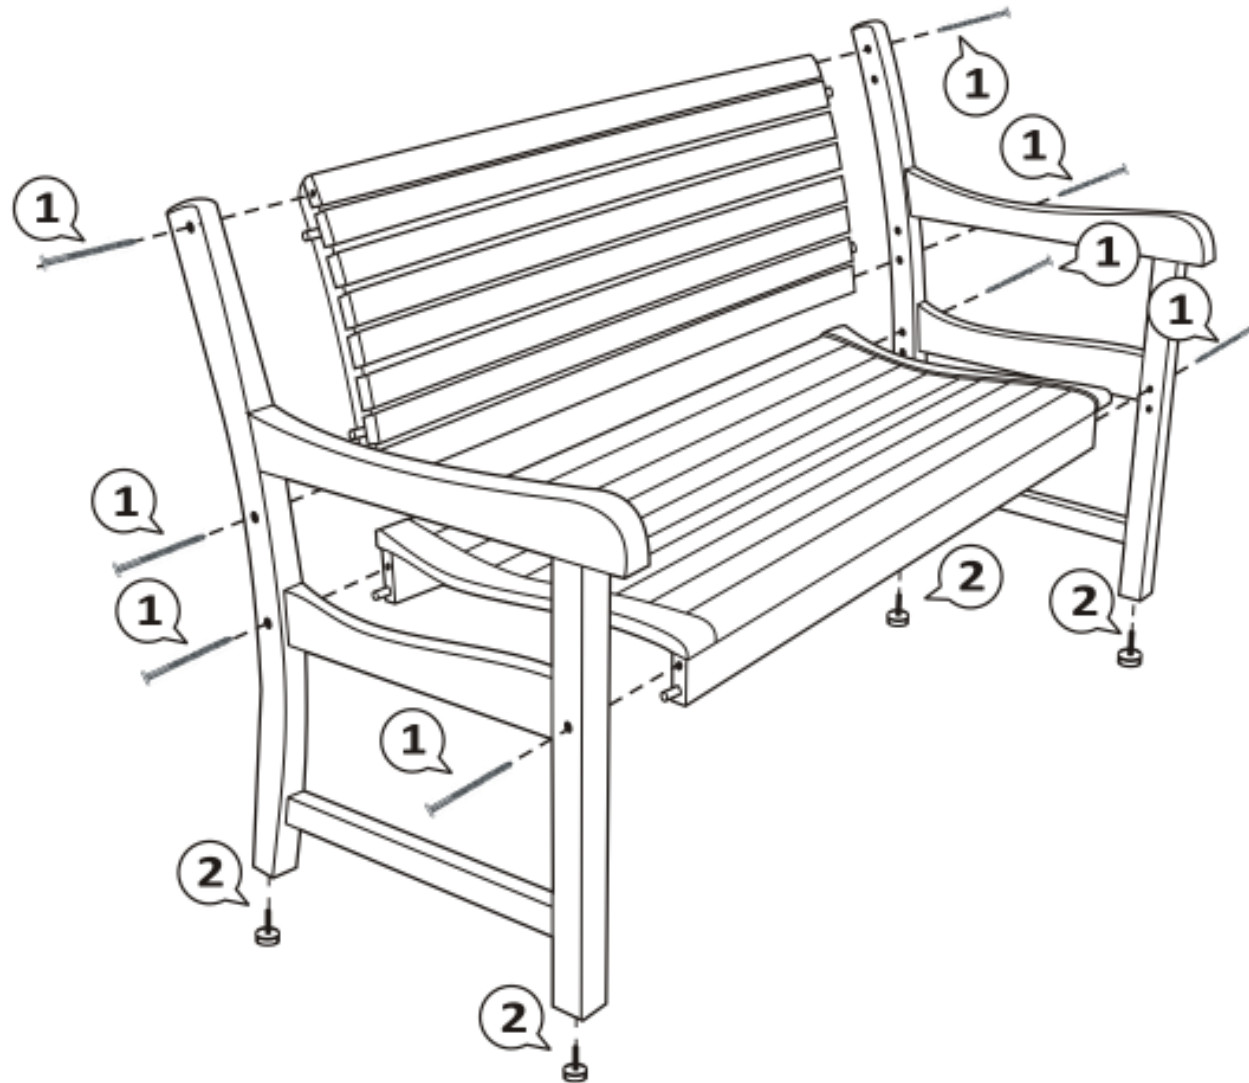

Assembly Instruction

INSTRUCTION DE MONTAGE
MONTAGEANLEITUNG
SAMLEVEJLEDNING

F-screw 6.5x70 x 8 PCS

Bench foot black, P x 4 PCS

Socket Wrench 4m/m Ht x 1 PCS

Rinjani 3-seater Bench