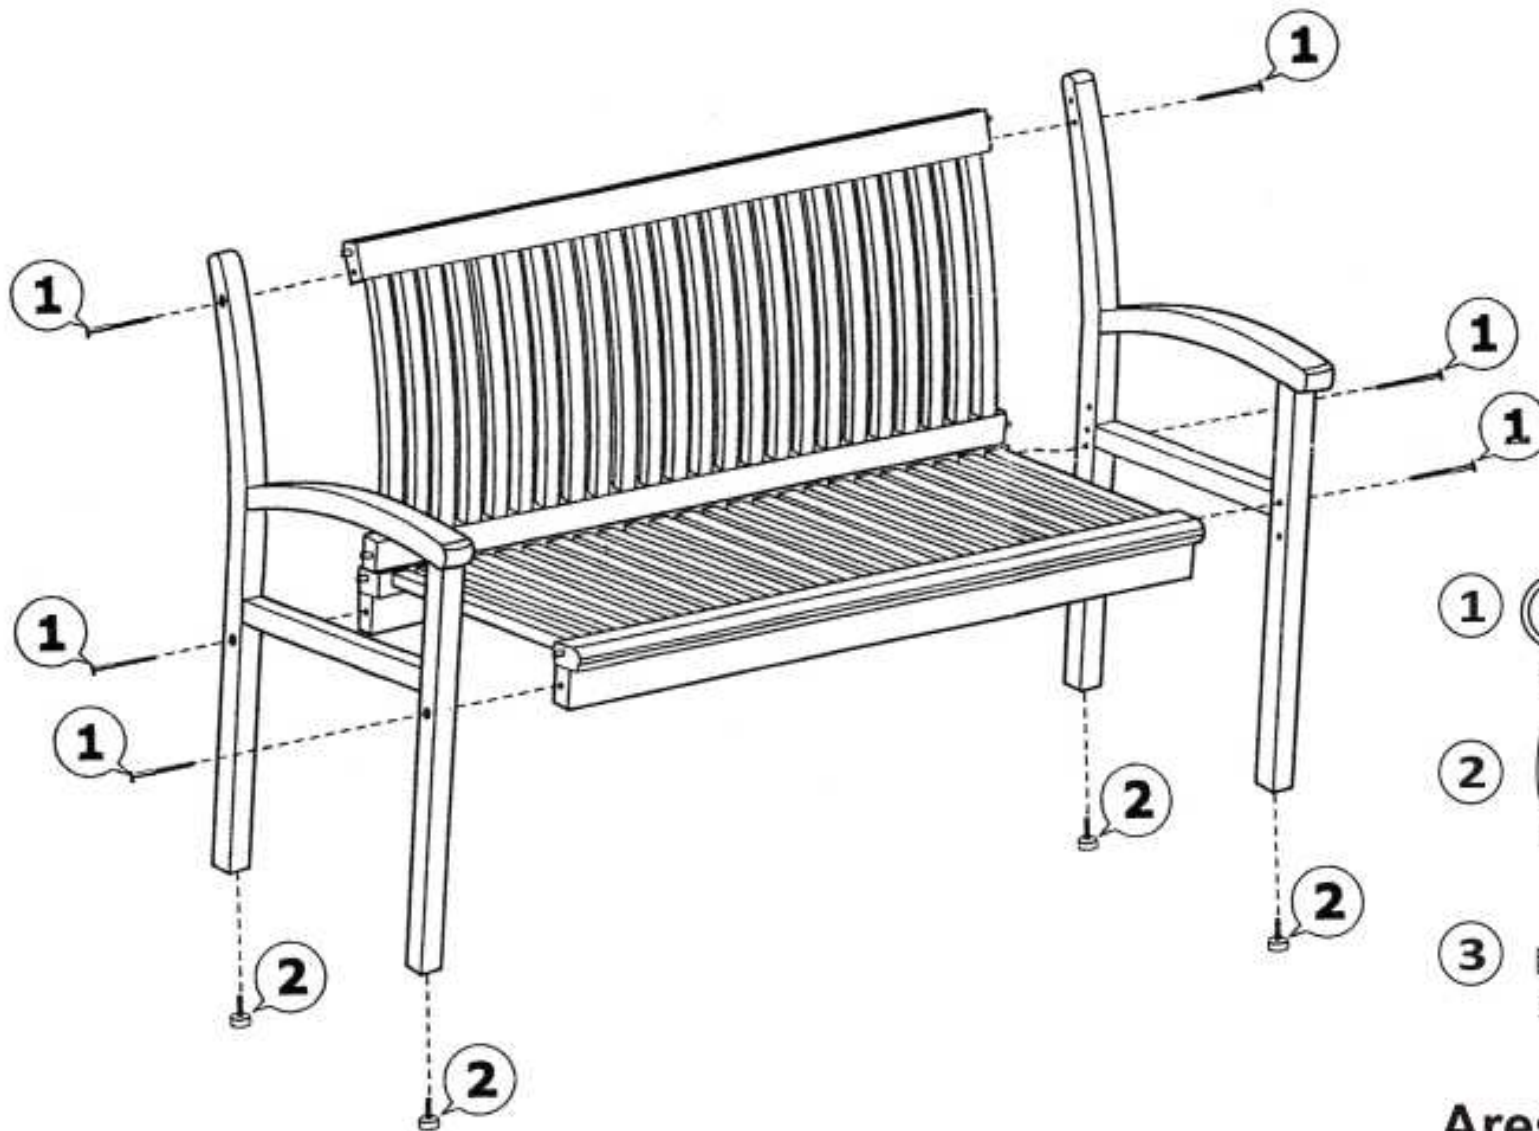

Assembly Instruction

INSTRUCTION DE MONTAGE
MONTAGEANLEITUNG
SAMLEVEJLEDNING

F-screw 6.5x70 x 6 PCS

Bench foot black, P x 4 PCS

Socket Wrench 4m/m Ht x 1 PCS

Ares 2-seater Bench