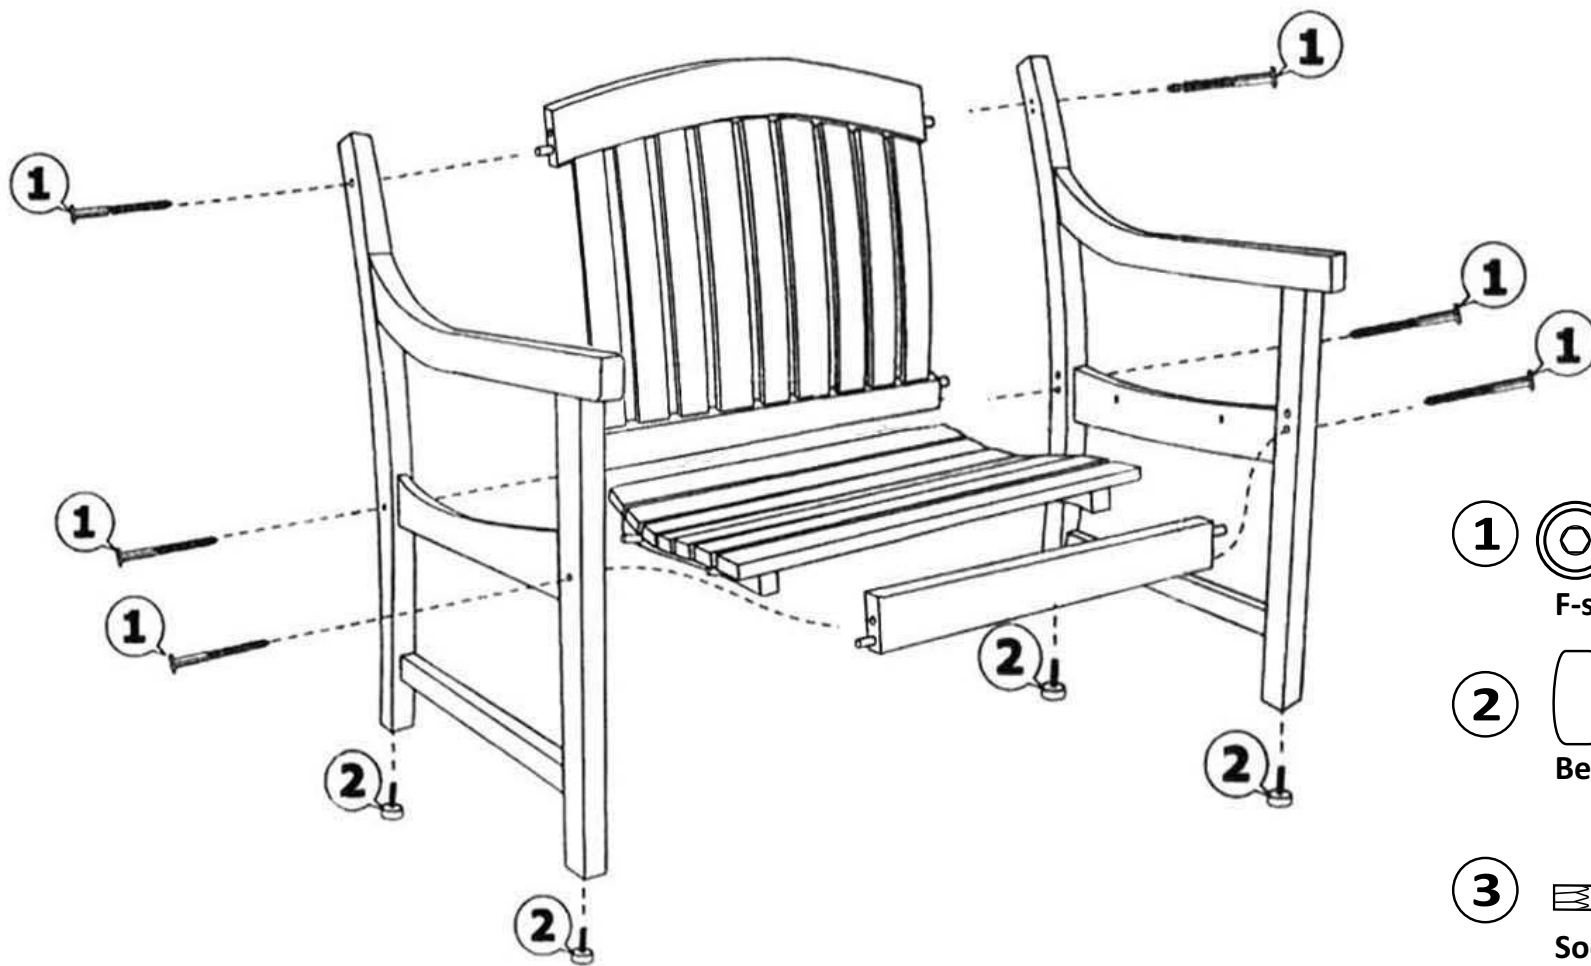

Assembly Instruction

INSTRUCTION DE MONTAGE
MONTAGEANLEITUNG
SAMLEVEJLEDNING

F-screw 6.5x70 x 6 PCS

Bench foot black, P x 4 PCS

Socket Wrench 4m/m Ht x 1 PCS

Sulawesi Armchair