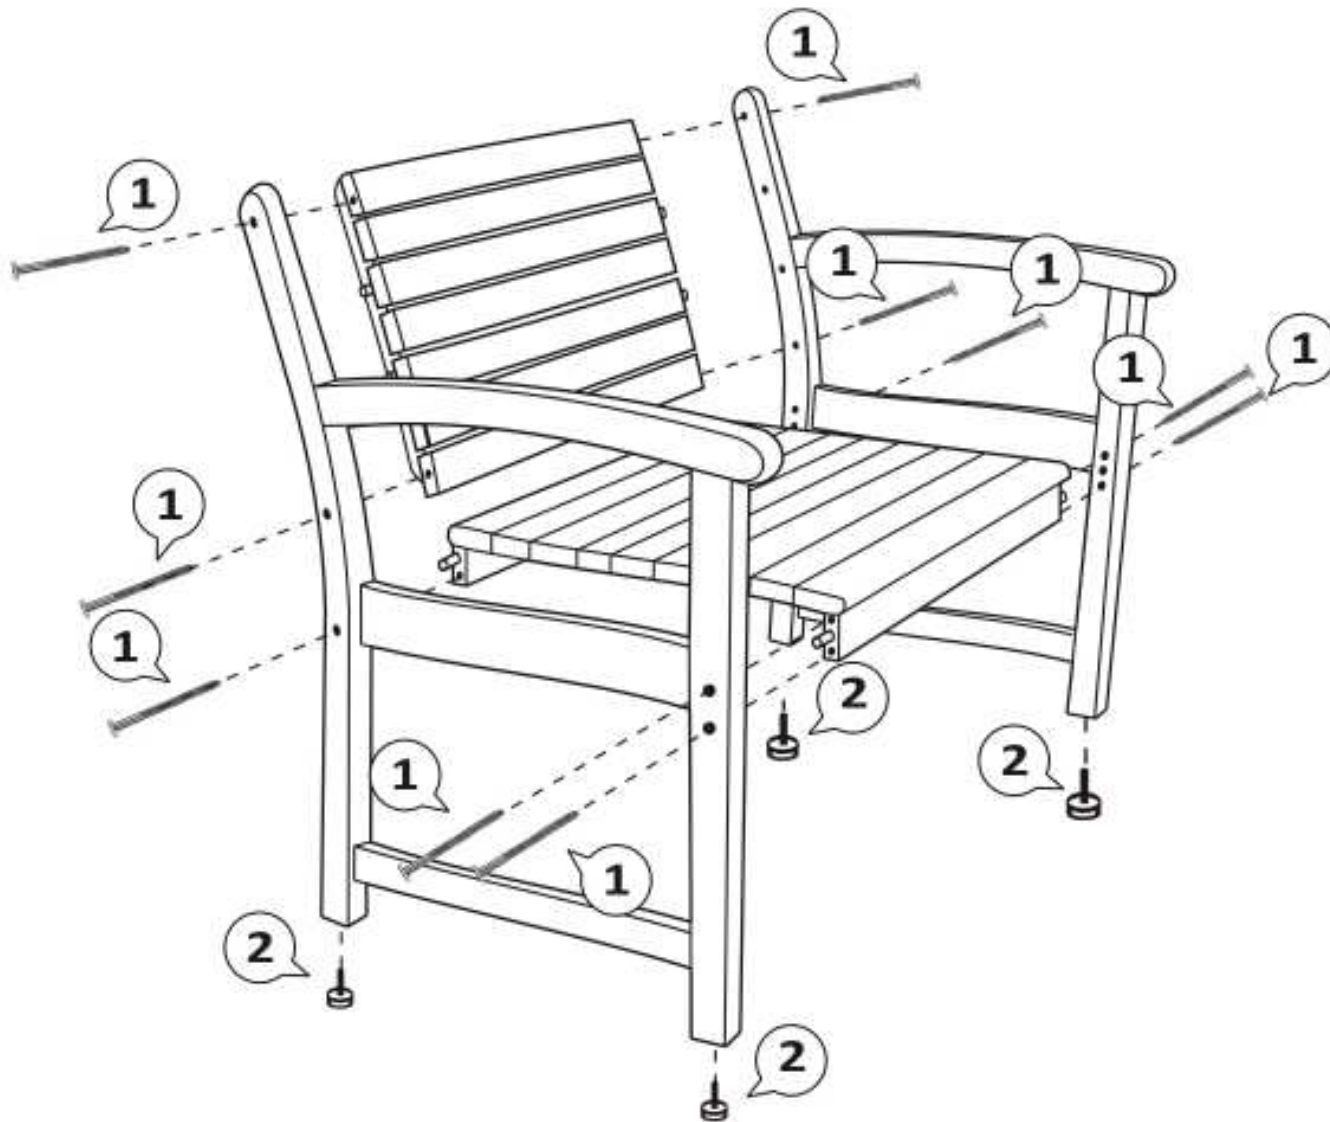

# Assembly Instruction

INSTRUCTION DE MONTAGE  
MONTAGEANLEITUNG  
SAMLEVEJLEDNING

F-screw 6.5x70 x 10 PCS

Bench foot black, P x 4 PCS

Socket Wrench 4m/m Ht x 1 PCS

## Ceram Armchair