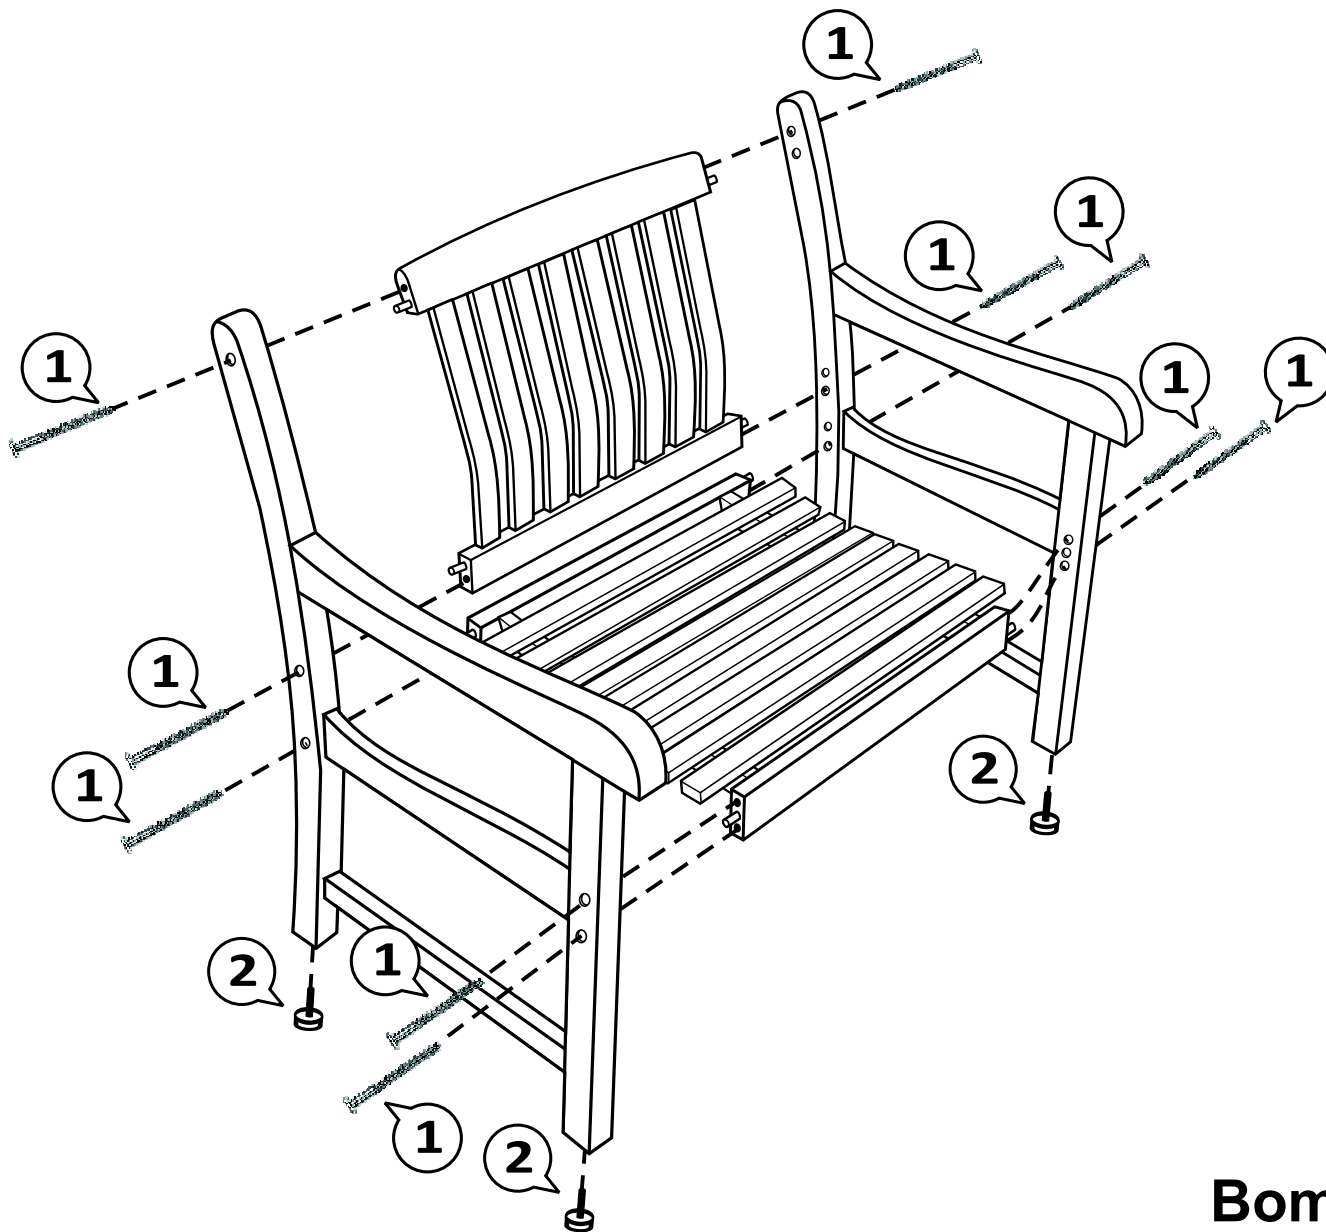

# Assembly Instruction

INSTRUCTION DE MONTAGE  
MONTAGEANLEITUNG  
SAMLEVEJLEDNING

F-screw 6.5x70 x 10 PCS

Bench foot black, P x 4 PCS

Socket Wrench 4m/m Ht x 1 PCS

## Boma Newstyle Armchair