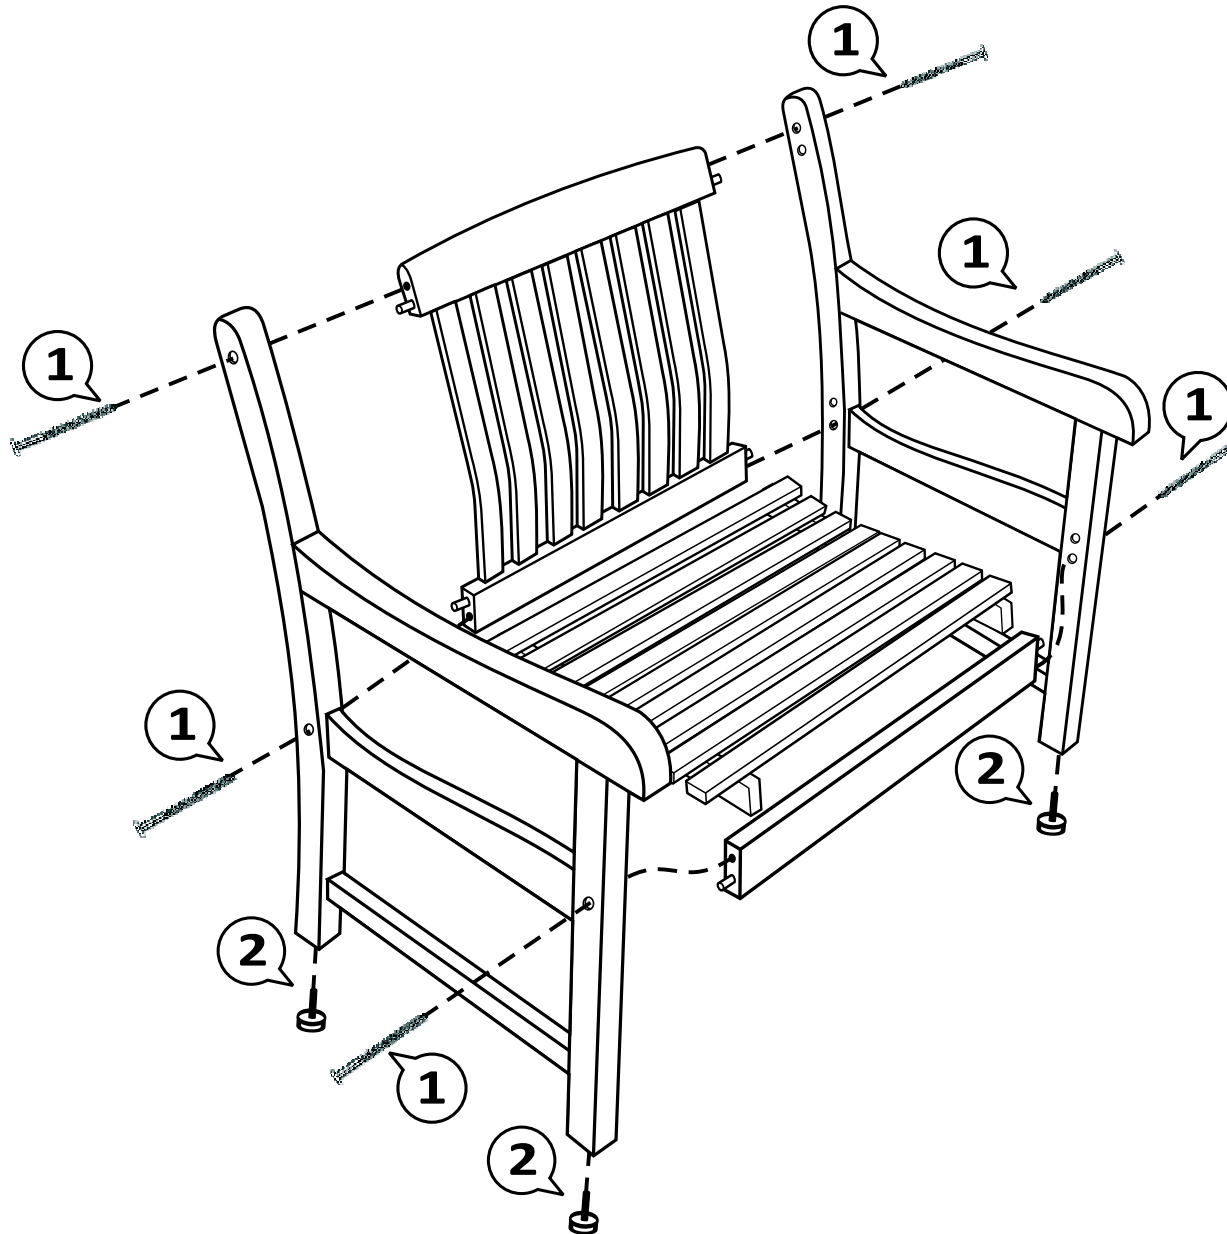

Assembly Instruction

INSTRUCTION DE MONTAGE
MONTAGEANLEITUNG
SAMLEVEJLEDNING

F-screw 6.5x70 x 6 PCS

Bench foot black, P x 4 PCS

Socket Wrench 4m/m Ht x 1 PCS

Boma Armchair