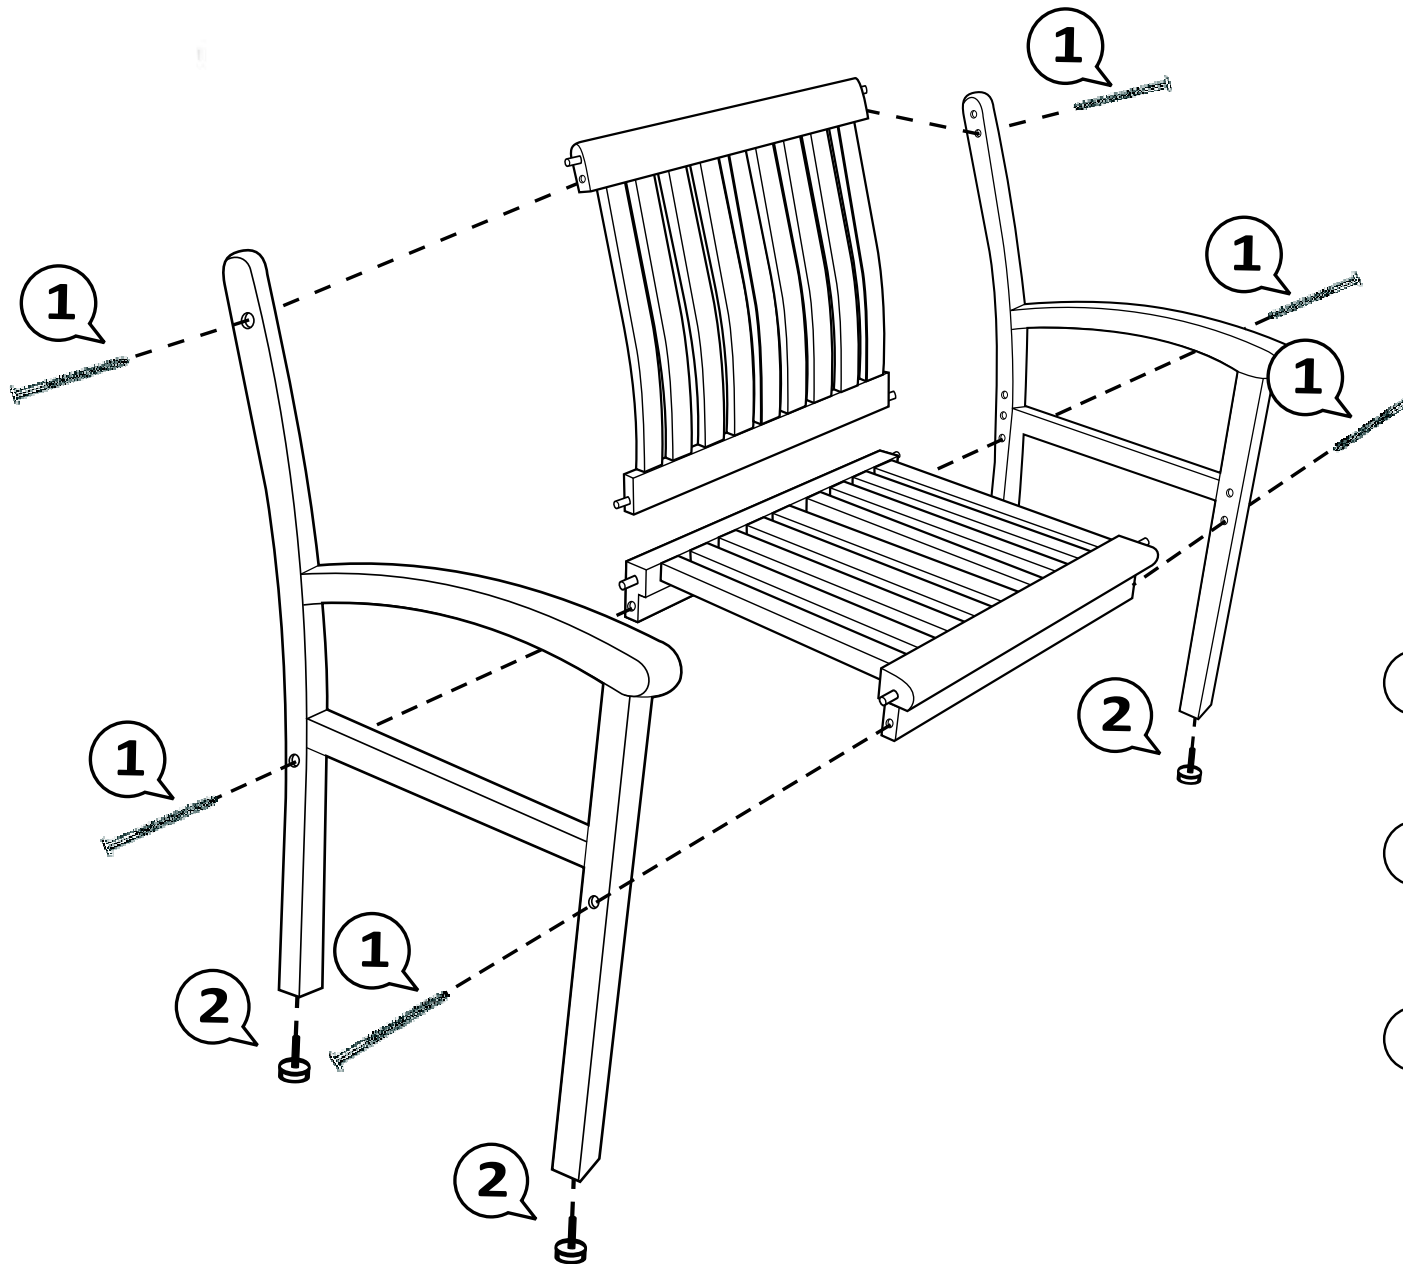

Assembly Instruction

INSTRUCTION DE MONTAGE
MONTAGEANLEITUNG
SAMLEVEJLEDNING

F-screw 6.5x70 x 6 PCS

Bench foot black, P x 4 PCS

Socket Wrench 4m/m Ht x 1 PCS

Ares Armchair