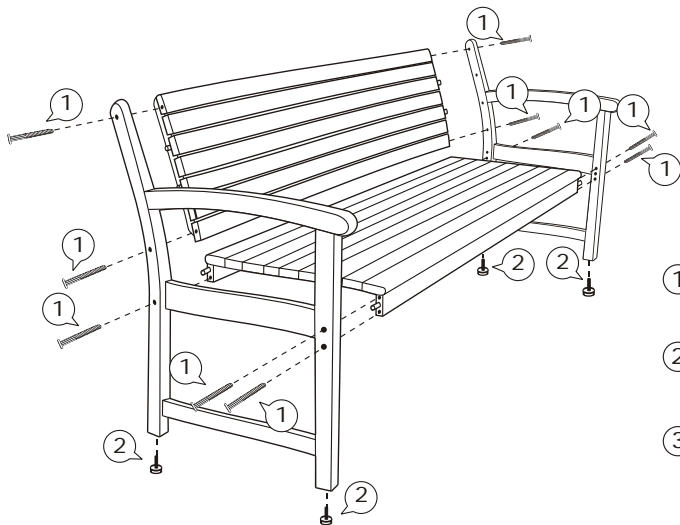

Assembly Instruction

INSTRUCTION DE MONTAGE
MONTAGEANLEITUNG
SAMLEVEJLEDNING

- ①  F-screw 6.5x70 x 10 PCS
- ②  Bench foot black, P x 4 PCS
- ③  Socket Wrench 4m/m Ht x 1 PCS

Ceram 140'' Bench