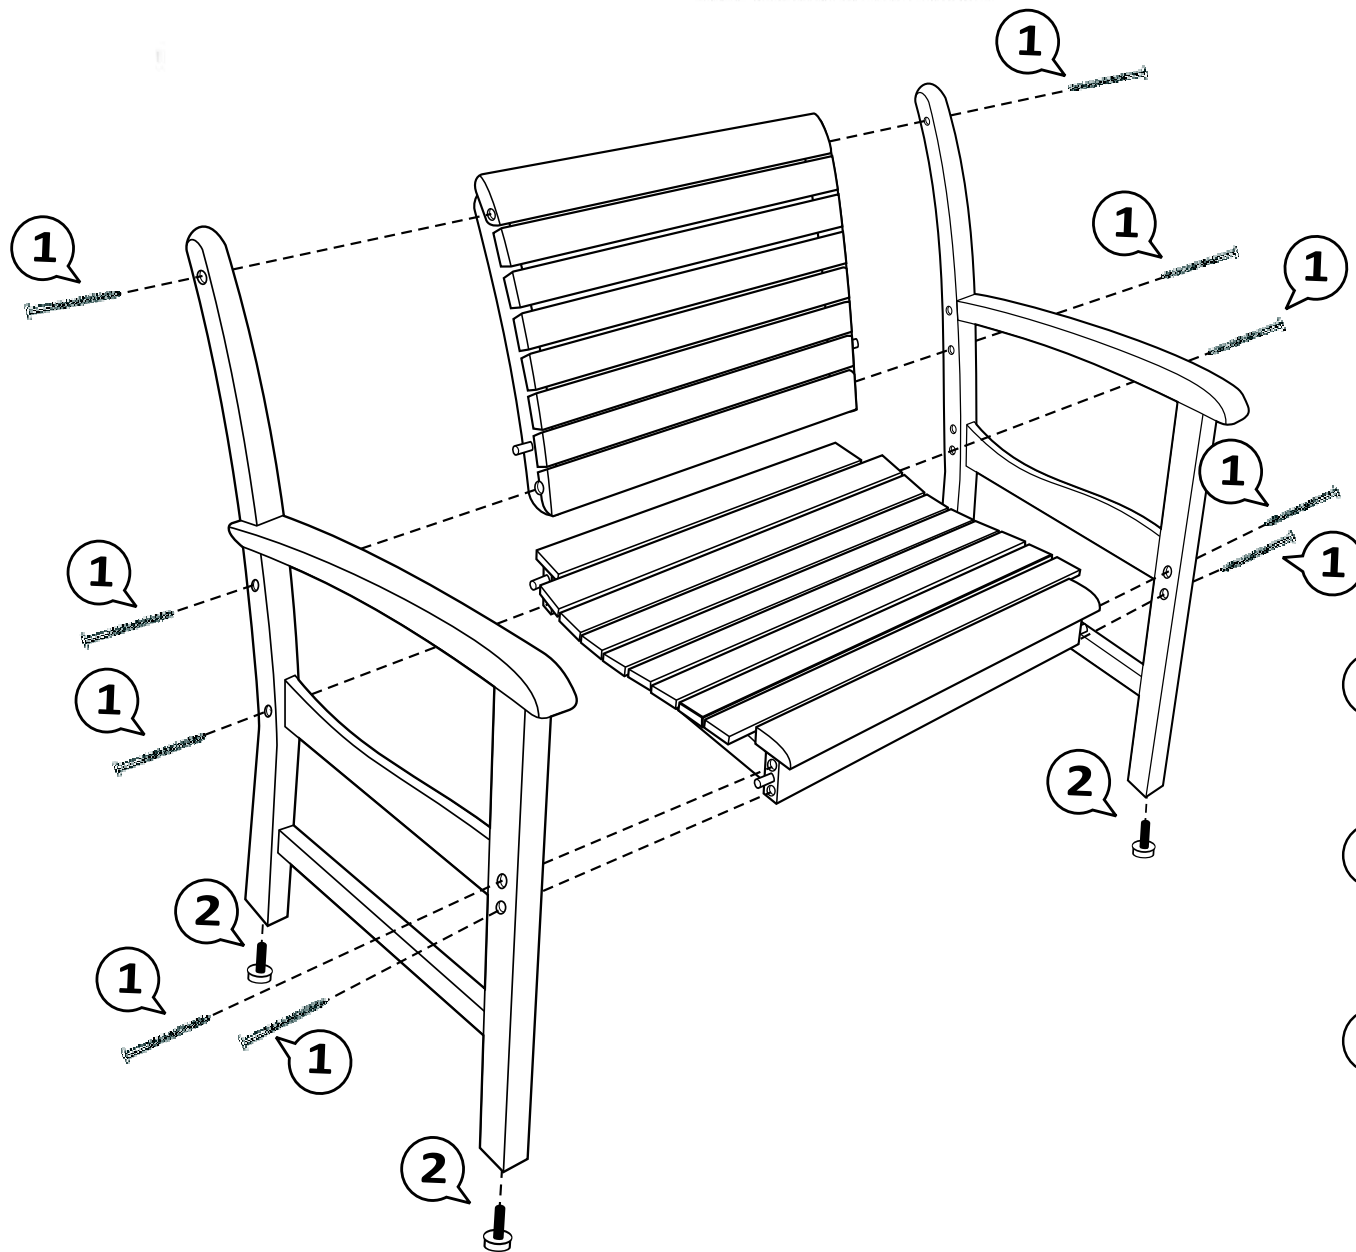

Assembly Instruction

INSTRUCTION DE MONTAGE
MONTAGEANLEITUNG
SAMLEVEJLEDNING

F-screw 6.5x70 x 10 PCS

Bench foot black, P x 4 PCS

Socket Wrench 4m/m Ht x 1 PCS

Palu Armchair