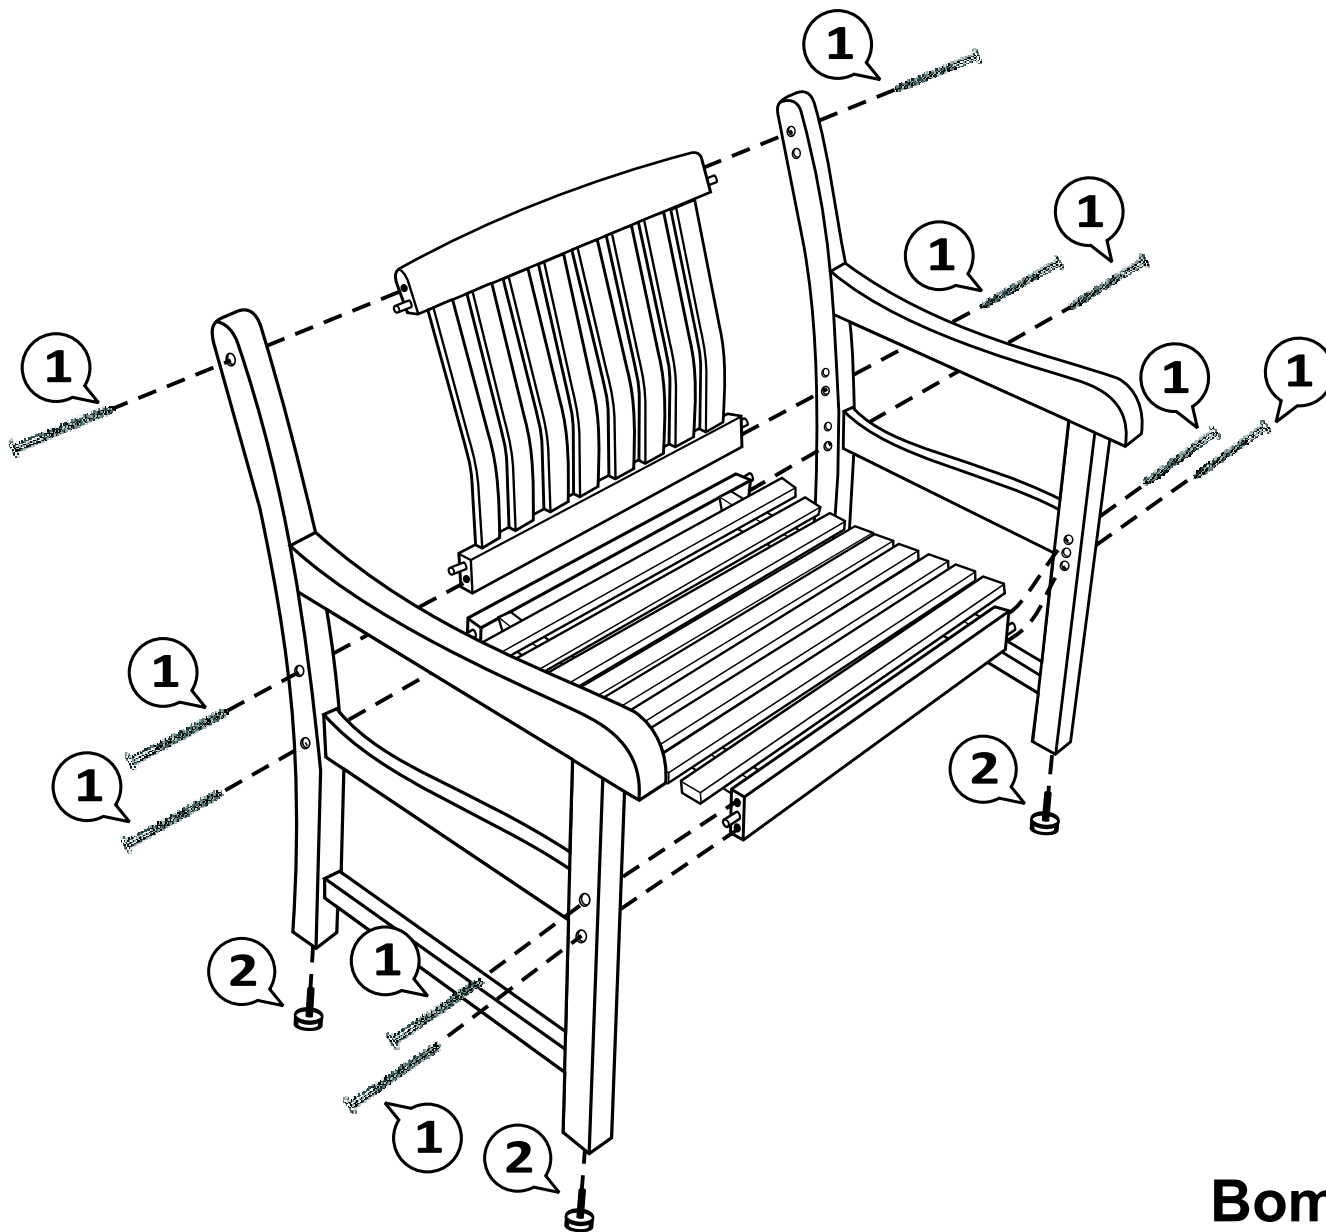

Assembly Instruction

INSTRUCTION DE MONTAGE
MONTAGEANLEITUNG
SAMLEVEJLEDNING

F-screw 6.5x70 x 10 PCS

Bench foot black, P x 4 PCS

Socket Wrench 4m/m Ht x 1 PCS

Boma Newstyle Armchair